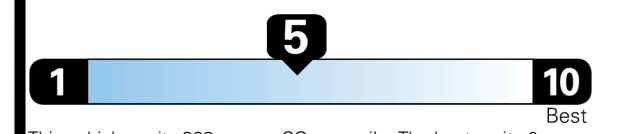

Fuel Economy & Greenhouse Gas Rating (tailpipe only)