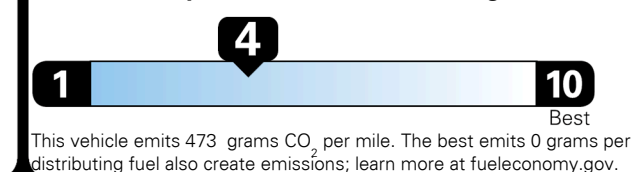

TOTAL PRICE: \$86,370.00

EPA DOT Fuel Economy and Environment

Gasoline Vehicle

You spend \$8,000
more in fuel costs over 5 years compared to the average new vehicle.

Annual fuel cost \$3,300

Fuel Economy & Greenhouse Gas Rating (tailpipe only)

Smog Rating (tailpipe only)

Actual results will vary for many reasons, including driving conditions and how you drive and maintain your vehicle. The average new vehicle gets 29 MPG and costs \$8,500 to fuel over 5 years. Cost estimates are based on 15,000 miles per year at \$ 4.15 per gallon. MPGe is miles per gasoline gallon equivalent. Vehicle emissions are a significant cause of climate change and smog.