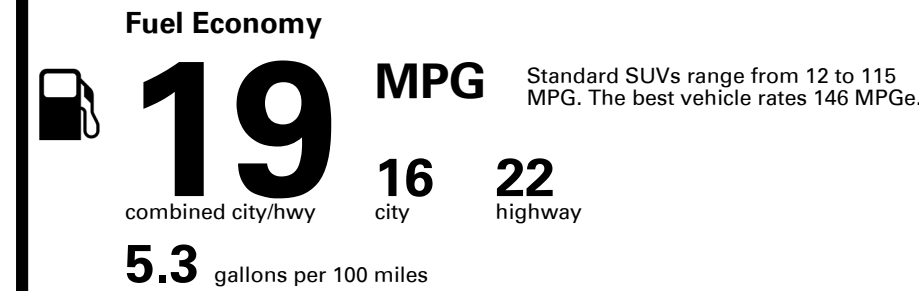

TOTAL PRICE: \$86,370.00

EPA DOT Fuel Economy and Environment

Gasoline Vehicle

You spend \$8,000
more in fuel costs over 5 years compared to the average new vehicle.

Annual fuel cost \$3,300

Fuel Economy & Greenhouse Gas Rating (tailpipe only)