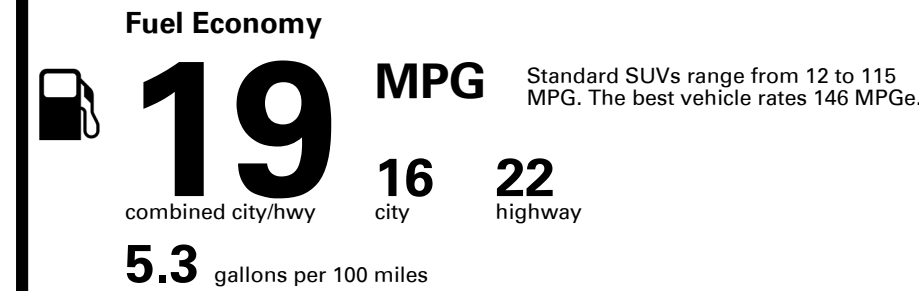

## EPA DOT Fuel Economy and Environment

Gasoline Vehicle

**You spend \$8,000**  
more in fuel costs over 5 years compared to the average new vehicle.

**Annual fuel cost \$3,300**

**Fuel Economy & Greenhouse Gas Rating** (tailpipe only)