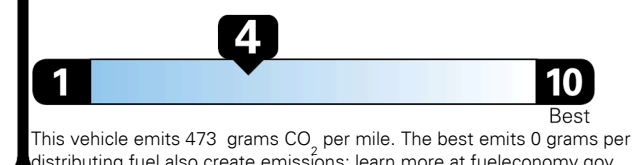

## EPA DOT Fuel Economy and Environment

Gasoline Vehicle

**You spend \$8,000**  
more in fuel costs over 5 years compared to the average new vehicle.

**Annual fuel cost \$3,300**

Fuel Economy & Greenhouse Gas Rating (tailpipe only)

Smog Rating (tailpipe only)

Actual results will vary for many reasons, including driving conditions and how you drive and maintain your vehicle. The average new vehicle gets 29 MPG and costs \$8,500 to fuel over 5 years. Cost estimates are based on 15,000 miles per year at \$ 4.15 per gallon. MPGe is miles per gasoline gallon equivalent. Vehicle emissions are a significant cause of climate change and smog.