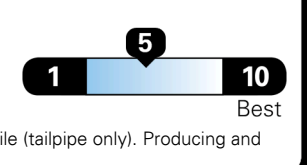

Actual results will vary for many reasons, including driving conditions and how you drive and maintain your vehicle. The average new vehicle gets 29 MPG and costs $8,500 to fuel over 5 years. Cost estimates are based on 15,000 miles per year at $ 4.15 per gallon. MPGe is miles per gasoline gallon equivalent. Vehicle emissions are a significant cause of climate change and smog.

fueleconomy.gov

Calculate personalized estimates and compare vehicles