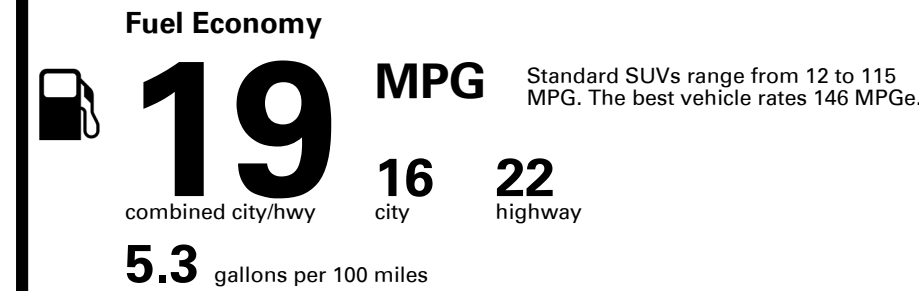

## EPA DOT Fuel Economy and Environment

Gasoline Vehicle

**You spend \$8,000**  
more in fuel costs over 5 years compared to the average new vehicle.

**Annual fuel cost \$3,300**

Fuel Economy & Greenhouse Gas Rating (tailpipe only)