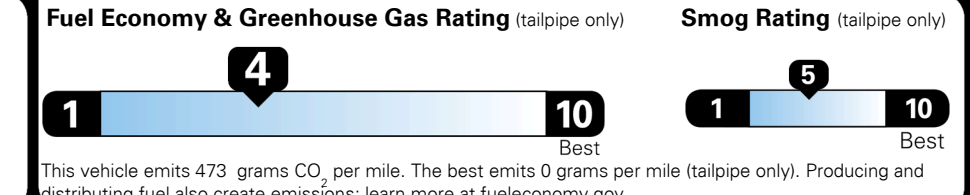

TOTAL PRICE: \$85,210.00

EPA DOT Fuel Economy and Environment

Gasoline Vehicle

Fuel Economy

19 MPG
 combined city/hwy

16 MPG
 city

22 MPG
 highway

5.3 gallons per 100 miles

Standard SUVs range from 12 to 115 MPG. The best vehicle rates 146 MPGe.

You spend \$8,000
 more in fuel costs over 5 years compared to the average new vehicle.

Annual fuel cost \$3,300

Actual results will vary for many reasons, including driving conditions and how you drive and maintain your vehicle. The average new vehicle gets 29 MPG and costs \$8,500 to fuel over 5 years. Cost estimates are based on 15,000 miles per year at \$ 4.15 per gallon. MPGe is miles per gasoline gallon equivalent. Vehicle emissions are a significant cause of climate change and smog.