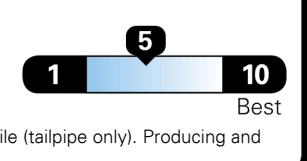

Smog Rating (tailpipe only)

Actual results will vary for many reasons, including driving conditions and how you drive and maintain your vehicle. The average new vehicle gets 29 MPG and costs $8,500 to fuel over 5 years. Cost estimates are based on 15,000 miles per year at $ 4.15 per gallon. MPGe is miles per gasoline gallon equivalent. Vehicle emissions are a significant cause of climate change and smog.

fueleconomy.gov

Calculate personalized estimates and compare vehicles