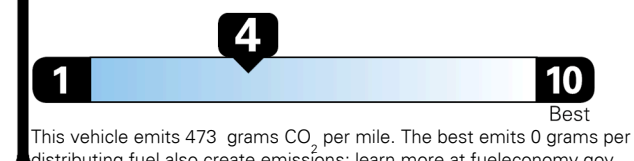

Fuel Economy & Greenhouse Gas Rating (tailpipe only)