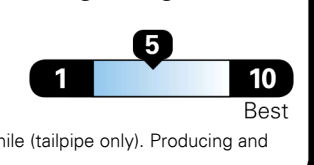

Fuel Economy & Greenhouse Gas Rating (tailpipe only)

Smog Rating (tailpipe only)

Actual results will vary for many reasons, including driving conditions and how you drive and maintain your vehicle. The average new vehicle gets 29 MPG and costs \$8,500 to fuel over 5 years. Cost estimates are based on 15,000 miles per year at \$ 4.15 per gallon. MPGe is miles per gasoline gallon equivalent. Vehicle emissions are a significant cause of climate change and smog.