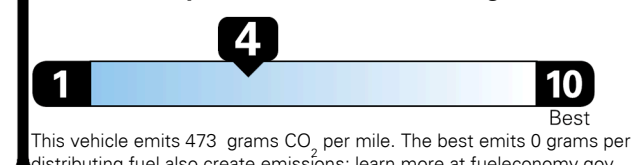

22 MPG
 highway

5.3 gallons per 100 miles

Standard SUVs range from 12 to 115 MPG. The best vehicle rates 146 MPGe.

You spend \$8,000
 more in fuel costs over 5 years compared to the average new vehicle.

Annual fuel cost \$3,300

Fuel Economy & Greenhouse Gas Rating (tailpipe only)

Smog Rating (tailpipe only)

Actual results will vary for many reasons, including driving conditions and how you drive and maintain your vehicle. The average new vehicle gets 29 MPG and costs \$8,500 to fuel over 5 years. Cost estimates are based on 15,000 miles per year at \$ 4.15 per gallon. MPGe is miles per gasoline gallon equivalent. Vehicle emissions are a significant cause of climate change and smog.